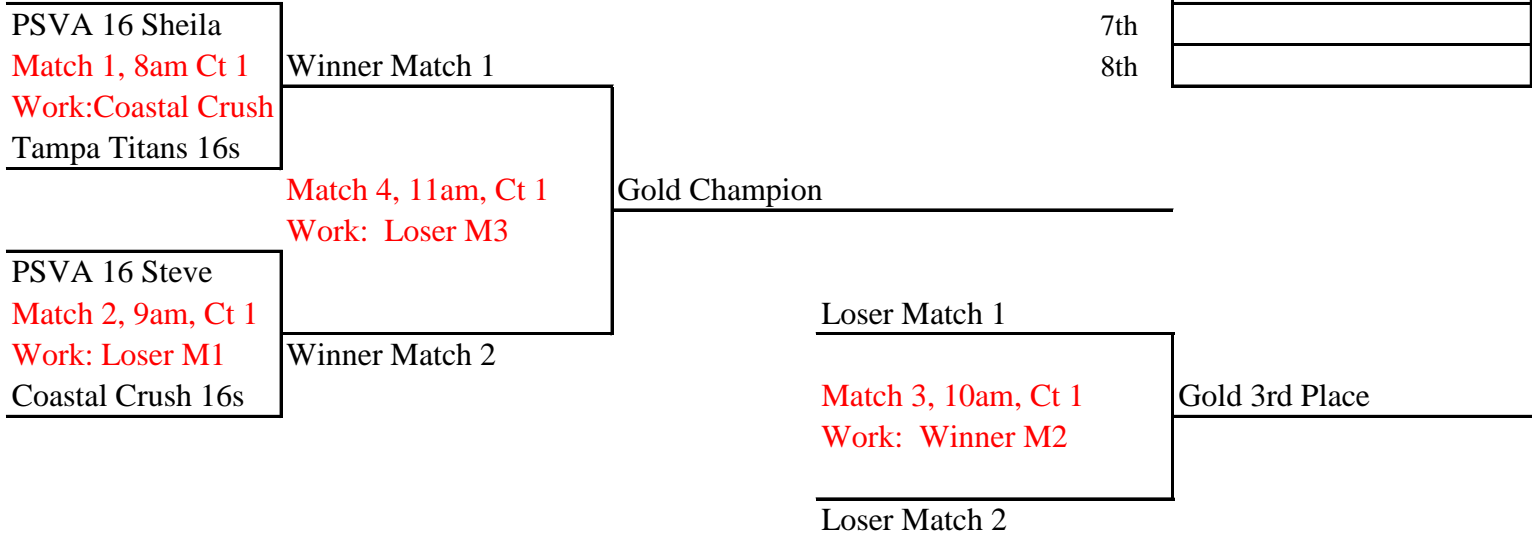

PROSTYLE TALLAHASSEE INVITATIONAL

JANUARY 25 & 26

U16 Division Day 1

Pool Standings

Court 3 & 4

Pool A

	W	L	SW	SL
PSVA 16 Sheila	3	0	6	0
Coastal Crush 16	2	1	4	2
Sneads 16	1	2	2	4
Valdosta Sat 16	0	3	0	6

Pool B

	W	L	SW	SL
PSVA 16 Steve	3	0	6	0
904 Elite 16-1	1	2	2	4
Tampa Titans 16	2	1	4	2
Vernon 16	0	3	0	6

Saturday January 25, 2020

Pool Play - 2 sets to 25, 3rd set to 15 if there is a tie

Game	Time	Location	Team	Score	Team	
Pool A	2:30pm	FSU Tully Court 3 <i>Work: Valdosta Sat 16</i>	PSVA 16 Sheila 25-3, 25-13	2	0	Sneads 16
Pool A	3:30pm	FSU Tully Court 3 <i>Work: PSVA 16 Sheila</i>	Coastal Crush 16 25-9, 25-18	2	0	Valdosta Sat 16
Pool A	4:30pm	FSU Tully Court 3 <i>Work: Sneads 16</i>	PSVA 16 Sheila 25-3, 25-8	2	0	Valdosta Sat 16
Pool A	5:30pm	FSU Tully Court 3 <i>Work: PSVA 16 Sheila</i>	Coastal Crush 16 25-22, 25-20	2	0	Sneads 16
Pool A	6:30pm	FSU Tully Court 3 <i>Work: Coastal Crush 16</i>	Sneads 16 25-23, 25-14	2	0	Valdosta Sat 16
Pool A	7:30pm	FSU Tully Court 3 <i>Work: Valdosta Sat 16</i>	PSVA 16 Sheila 25-11, 25-11	2	0	Coastal Crush 16

Game	Time	Location	Team	Score	Team	
Pool B	2:30pm	FSU Tully Court 4 <i>Work: Vernon 16</i>	PSVA 16 Steve 25-14, 25-23	2	0	Tampa Titans 16
Pool B	3:30pm	FSU Tully Court 4 <i>Work: PSVA 16 Steve</i>	904 Elite 16-1 25-10, 25-18	2	0	Vernon 16
Pool B	4:30pm	FSU Tully Court 4 <i>Work: Tampa Titans 16</i>	PSVA 16 Steve 25-13, 25-5	2	0	Vernon 16
Pool B	5:30pm	FSU Tully Court 4 <i>Work: PSVA 16 Steve</i>	904 Elite 16-1 16-25, 22-25	0	2	Tampa Titans 16
Pool B	6:30pm	FSU Tully Court 4 <i>Work: 904 Elite 16-1</i>	Tampa Titans 16 25-11, 25-6	2	0	Vernon 16
Pool B	7:30pm	FSU Tully Court 4 <i>Work: Vernon 16</i>	PSVA 16 Steve 25-21, 27-25	2	0	904 Elite 16-1

**Sunday January 26, 2020
U16 Division Day 2
FSU Tully Gym**

1st	
2nd	
3rd	
4th	
5th	
6th	
7th	
8th	

Gold Bracket

Gold Bracket on Court 1

**U16 Division
Prostyle**

Silver Bracket

Silver Bracket on Court 5 & 6