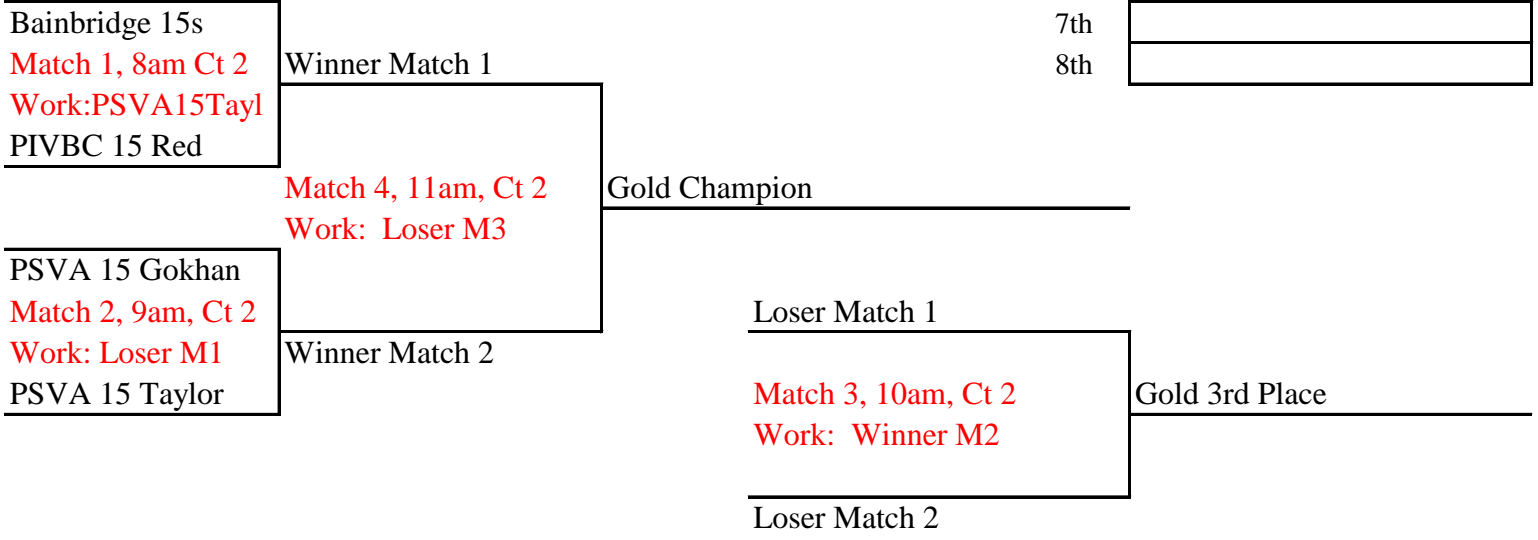

#### Pool A

	W	L	SW	SL
PSVA 15 Taylor	2	1	4	2
Coastal Crush 15 J	1	2	2	4
Valdosta 15 Sat	0	3	0	6
Bainbridge 15s	3	0	6	0

#### Pool B

	W	L	SW	SL
PSVA 15 Gokhan	3	0	6	0
Coastal Crush 15 M	1	2	2	4
PIVBC 15 Red	1	2	2	4
Southwood 15	1	2	2	4

Saturday January 25, 2020

Pool Play - 2 sets to 25, 3rd set to 15 if there is a tie

Game	Time	Location	Team	Score	Team
Pool A	8am	FSU Tully Work: Bainbridge 15s	Court 1 PSVA 15 Taylor 25-12, 25-3	2	0 Valdosta 15 Sat
Pool A	9am	FSU Tully Work: PSVA 15 Taylor	Court 1 Coastal Crush 15 J 20-25, 21-25	0	2 Bainbridge 15s
Pool A	10am	FSU Tully Work: Valdosta 15 Sat	Court 1 PSVA 15 Taylor 17-25, 23-25	0	2 Bainbridge 15s
Pool A	11am	FSU Tully Work: PSVA 15 Taylor	Court 1 Coastal Crush 15 J 25-8, 25-10	2	0 Valdosta 15 Sat
Pool A	12pm	FSU Tully Work: C. Crush 15 J	Court 1 Valdosta 15 Sat 8-25, 7-25	0	2 Bainbridge 15s
Pool A	1pm	FSU Tully Work: Bainbridge 15s	Court 1 PSVA 15 Taylor	2	0 Coastal Crush 15 J

Game	Time	Location	Team	Score	Team
Pool B	8am	FSU Tully Work: Southwood 15	Court 2 PSVA 15 Gokhan 25-19, 25-13	2	0 PIVBC 15 Red
Pool B	9am	FSU Tully Work: PSVA 15 G	Court 2 Coastal Crush 15 M 25-19, 25-17	2	0 Southwood 15
Pool B	10am	FSU Tully Work: PIVBC 15 Red	Court 2 PSVA 15 Gokhan 25-9, 25-18	2	0 Southwood 15
Pool B	11am	FSU Tully Work: PSVA 15 G	Court 2 Coastal Crush 15 M 13-25, 15-25	0	2 PIVBC 15 Red
Pool B	12pm	FSU Tully Work: C. Crush 15 M	Court 2 PIVBC 15 Red 21-25, 29-31	0	2 Southwood 15
Pool B	1pm	FSU Tully Work: Southwood 15	Court 2 PSVA 15 Gokhan 25-7, 25-16	2	0 Coastal Crush 15 M

**Sunday January 26, 2020**  
**U15 Division Day 2**  
**FSU Tully Gym**

1st
2nd
3rd
4th
5th
6th
7th
8th

**Gold Bracket**

*Gold Bracket on Court 2*

**U15 Division**  
**Prostyle**

**Silver Bracket**

*Silver Bracket on Court 5 & 6*