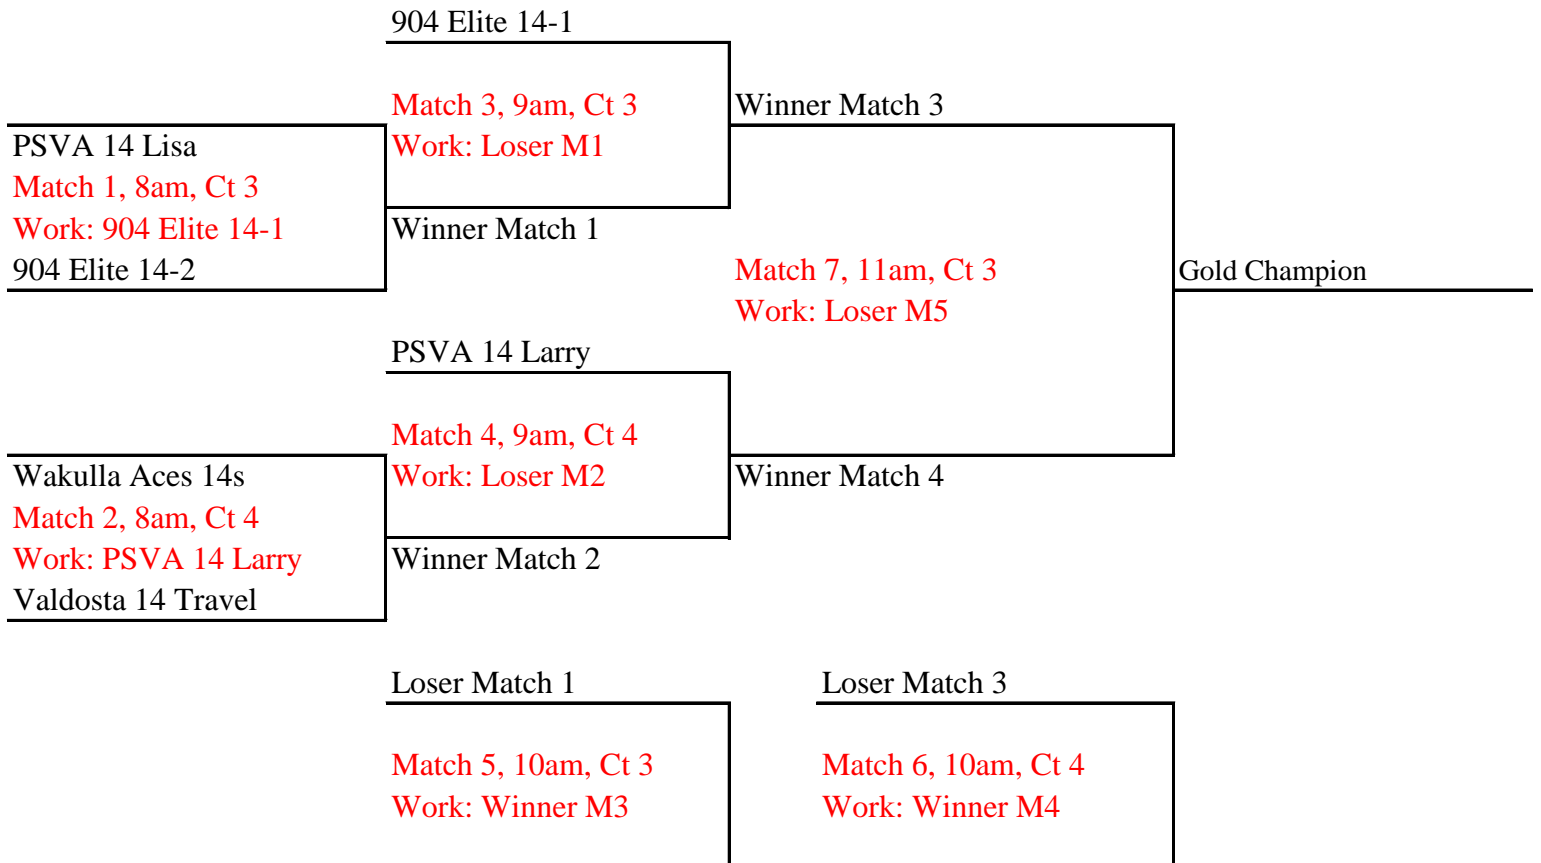

Game	Time	Location	Court	Team	Score	Team
Pool B	2:30pm	FSU Tully	Court 2	PSVA 14 Larry	2	0
				25-8, 25-5		Sneads 14
				<i>Work: PSVA 14 NL</i>		
Pool B	3:30pm	FSU Tully	Court 2	904 Elite 14-2	2	0
				25-15, 25-12		PSVA 14 NL
				<i>Work: PSVA 14 Larry</i>		
Pool B	4:30pm	FSU Tully	Court 2	PSVA 14 Larry	2	0
				25-4, 25-3		PSVA 14 NL
				<i>Work: Sneads 14</i>		
Pool B	5:30pm	FSU Tully	Court 2	904 Elite 14-2	2	0
				25-10, 25-12		Sneads 14
				<i>Work: PSVA 14 Larry</i>		
Pool B	6:30pm	FSU Tully	Court 2	Sneads 14	0	2
				18-25, 17-25		PSVA 14 NL
				<i>Work: 904 Elite 14-2</i>		
Pool B	7:30pm	FSU Tully	Court 2	PSVA 14 Larry		
				25-8, 25-7		904 Elite 14-2
				<i>Work: PSVA 14 NL</i>		

**Pool C**

	W	L	SW	SL
PSVA 14 Lisa	2	0	6	0
Valdosta 14 Travel	1	1	3	3
Southwood 14	0	2	0	6

**Saturday January 25, 2020**

*Pool Play - 3 sets to 25*

Game	Time	Location	Team	Score	Team
Pool C	2:30pm	Prostyle VBA <i>Work: Valdosta 14 TR</i>	Court 7 PSVA 14 Lisa 25-12, 25-11, 25-8	3 0	Southwood 14
Pool C	4pm	Prostyle VBA <i>Work: Southwood 14</i>	Court 7 PSVA 14 Lisa 25-12, 25-22, 25-22	3 0	Valdosta 14 TR
Pool C	5:30pm	Prostyle VBA <i>Work: PSVA 14 Lisa</i>	Court 7 Valdosta 14 TR 25-9, 25-19, 25-13	3 0	Southwood 14

**Sunday January 26, 2020**

**U14 Division Day 2**

**FSU Tully Gym**

**Gold Bracket**

*Gold Bracket on Court 3 & 4*

Loser Match 2

Loser Match 4

**U14 Division  
Prostyle**

**Silver Bracket**

*Silver Bracket on Court 6 & 7*

PSVA 14 Red

Match 4, 9am, Ct 6  
Work: Winner M2

Winner M4

Sneads 14s  
Match 1, 8am, Ct 6  
Work: PSVA 14 Red  
PSVA Southwood 14s

Winner Match 1

Match 5, 10am, Ct 6  
Work: Loser M3